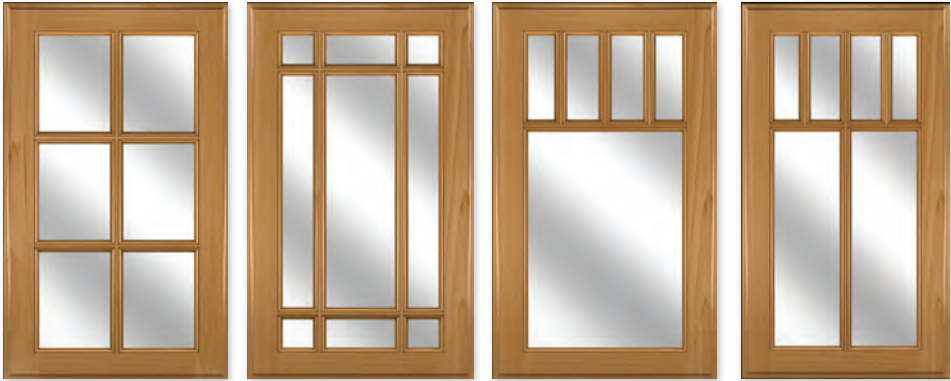

MULLION DOORS

MULLION STYLE A

MULLION STYLE B

MULLION STYLE C

MULLION STYLE D