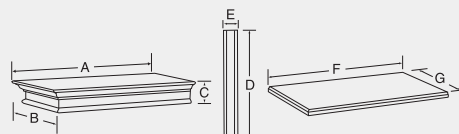

36PFL, 36PFG and PFDVD

MAJESTIC

A Brand of Monessen Hearth Systems Co.
149 Cleveland Drive, Paris, Kentucky 40361
www.majesticproducts.com

Your Majestic Dealer:

To avoid personal injury or property damage, the product described by this brochure must be installed, operated and maintained in strict compliance with the instructions packaged with the product and all applicable building or fire codes. Contact local building or fire officials about restrictions and installation inspection requirements. All photographs and drawings on this brochure are for illustrative purposes only and are not intended for, nor should they be used as a substitute for the instructions packaged with the unit. Appearance and specifications of the product are subject to change without notice. © 2009 Monessen Hearth Systems Co.