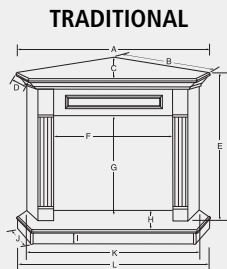

VF, VFH, 32LCUF, DVB, DVM and EF500