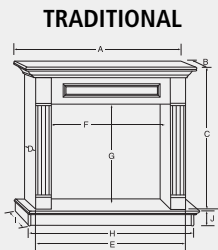

Lo-Rider with wall surround in birch with a Dark Cherry finish

Wood Cabinets

Product	Model No.		A	B	C	D	E	F	G	H	I	J	K	L
	Surround	Hearth												
ECONOMY WALL CABINET MANTELS (HEARTH INCLUDED WITH CABINET)														
24DBX, 24VFS	WSH24		38 1/8"	14 7/8"	38"	13 3/4"	26 1/4"	24 3/4"	26 5/8"	35 5/8"	6 7/8"			
32VFS	WSH32		52"	16 3/4"	48 1/4"	13"	34 1/8"	32 3/4"	30 7/8"	44 5/8"	6 7/8"			
EF300	WSHE30		52 5/8"	21 1/4"	47 7/8"	17 1/2"	33 3/4"	32 3/4"	31 1/8"	43 3/4"	6 7/8"			
32VFC, 32VFHC, 32LCUF, 400DVB	WSHGC32		57 3/4"	21"	49 3/4"	18"	39 1/4"	37 3/4"	35 7/8"	52 1/4"	5"			
36VFC, 36VFHC, 500DVB, EF500	WSHGC36		61 1/2"	22 1/4"	49 3/4"	19 3/8"	43 1/4"	41 3/4"	35 7/8"	56 1/4"	5"			
ECONOMY CORNER CABINET MANTELS (HEARTH INCLUDED WITH CABINET)														
24DBX, 24VFS	CSH24		46"	32 1/2"	26 3/4"	38"	26 1/4"	24 3/4"	26 5/8"	36"	13 3/4"			
32VFS, EF300	CSH32		56 3/8"	40"	32 5/8"	48 1/4"	34 1/8"	32 3/4"	30 7/8"	43 1/4"	18 5/8"			
32VFC, 32VFHC, 32LCUF, 400DVB	CSHGC32		62"	43 7/8"	35 5/8"	49 3/4"	39 1/4"	37 3/4"	35 7/8"	57 1/4"	5"			
36VFC, 36VFHC, 500DVB, EF500	CSHGC36		67 1/2"	47 3/4"	39 1/8"	49 3/4"	43 1/4"	41 3/4"	35 7/8"	63"	5"			
TRADITIONAL WALL MANTELS (HEARTH SOLD SEPARATELY)														
300DVB	WSGC30	WHGC30	52 1/2"	21 1/8"	45 1/2"	17 3/4"	46 1/8"	33 5/8"	32 3/8"	52 1/2"	21 1/8"	4 1/2"		
32VFC, 32VFHC, 32LCUF, 400DVB	WSGC32	WHGC32	57 3/4"	21 5/8"	52 7/8"	18"	50"	37 3/4"	35 7/8"	57 3/4"	21 5/8"	5"		
36VFC, 36VFHC, 500DVB, EF500	WSGC36C	WHGC36C	61 7/8"	23 1/4"	52 7/8"	19 3/4"	54"	41 3/4"	35 7/8"	61 7/8"	23 1/4"	5"		
500DVSC, 500DVH, 500DVM	WS500C	WH500C	65"	25 3/4"	54 3/4"	22 1/4"	63 1/4"	41 3/4"	38 3/4"	65"	25 3/4"	5"		
TRADITIONAL CORNER MANTELS (HEARTH SOLD SEPARATELY)														
300DVB	CSGC30	CHGC30	56 3/8"	40 3/4"	33"	48 1/4"	45 1/4"	33 5/8"	32 3/8"	20"	4 1/4"	5 3/4"	57 3/4"	57 3/4"
32VFC, 32VFHC, 32LCUF, 400DVB	CSGC32	CHGC32	62 1/2"	44 3/8"	35 3/4"	6 3/8"	49 3/4"	37 3/4"	35 7/8"	21 3/4"	5"	6 1/2"	56 1/2"	62 1/2"
36VFC, 36VFHC, 500DVB, EF500	CSGC36C	CHGC36C	69 1/2"	49 1/4"	39 3/8"	6 3/8"	49 3/4"	41 3/4"	35 7/8"	23 3/8"	5"	6 1/2"	62"	69 1/2"
MANTEL CAP AND HEARTH BASE FOR PENINSULA FIREBOXES														
36PFL, 36PFG, PFDVD	SGP36	HGP36	48"	26"	7 1/8"	34 3/8"	5"	47 5/8"	30"					