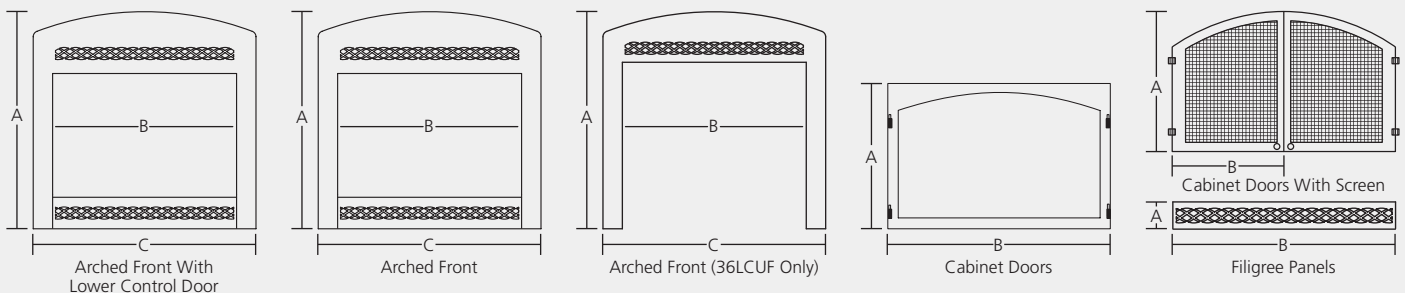

# Classic Fireplace Facings

| Product                                     | Model No.                            | Size | A         | B         | C       |
|---|--------------------------------------|------|-----------|-----------|---------|
| <b>ARCHED FRONT WITH LOWER CONTROL DOOR</b> |                                      |      |           |           |         |
| 300DVB                                      | VC30AFB, VC30AFGT, VC30AFBP          | 30"  | 34-21/64" | 29-23/32" | 36-1/2" |
| 400DVB                                      | VD32AFB, VD32AFGT, VD32AFBP          | 32"  | 37-9/16"  | 31-51/64" | 38-3/4" |
| 500DVB                                      | VD36AFB, VD36AFGT, VD36AFBP          | 36"  | 37-9/16"  | 35-51/64" | 42-3/4" |
| 600DVB                                      | VD42AFB, VD42AFGT, VD42AFBP          | 42"  | 37-9/16"  | 41-51/64" | 48-3/4" |
| 500DVH                                      | VSDVC500AFBT, VSDVC500AFIA           | 36"  | 42-3/4"   | 35-13/16" | 45"     |
| 32VFH                                       | VD32AFB, VD32AFGT, VD32AFBP          | 32"  | 34-21/64" | 31-51/64" | 38-3/4" |
| 36VFH                                       | VD36AFB, VD36AFGT, VD36AFBP          | 36"  | 37-9/16"  | 35-51/64" | 42-3/4" |
| 42VFH                                       | VD42AFB, VD42AFGT, VD42AFBP          | 42"  | 37-9/16"  | 41-51/64" | 48-3/4" |
| STDVD                                       | VSTC36AFB, VSTC36AFGT, VSTC36AFBP    | 36"  | 37-9/16"  | 36"       | 42-3/4" |
| EF500                                       | VD36AFB, VD36AFGT, VD36AFBP          | 36"  | 37-9/16"  | 35-51/64" | 42-3/4" |
| VF32-R                                      | VD32AFB, VD32AFGT, VD32AFBP          | 32"  | 37-9/16"  | 31-51/64" | 38-3/4" |
| VF36-R                                      | VD36AFB, VD36AFGT, VD36AFBP          | 36"  | 37-9/16"  | 35-51/64" | 42-3/4" |
| VF42-R                                      | VD42AFB, VD42AFGT, VD42AFBP          | 42"  | 37-9/16"  | 41-51/64" | 48-3/4" |
| <b>ARCHED FRONT</b>                         |                                      |      |           |           |         |
| 36MCFU                                      | GMC36AFB, GMC36AFGT, GMC36AFBP       | 36"  | 42-3/4"   | 35-61/64" | 45"     |
| 42MCFU                                      | GMC42AFB, GMC42AFGT, GMC42AFBP       | 42"  | 42-3/4"   | 41-61/64" | 51"     |
| 36LCUF                                      | GLC36AFB, GLC36AFGT, GLC36AFBP       | 36"  | 42-3/4"   | 35-61/64" | 45"     |
| 36STFG                                      | GSTC36AFB, GSTC36AFGT, GSTC36AFBP    | 36"  | 37-3/4"   | 36"       | 42-3/4" |
| <b>CABINET DOOR FRAME</b>                   |                                      |      |           |           |         |
| 300DVB                                      | VC30CDFB, VC30CDFGT, VC30CDFBP       | 30"  | 20-41/64" | 29-41/64" |         |
| 400DVB                                      | VC32CDFB, VC32CDFGT, VC32CDFBP       | 32"  | 23"       | 31-7/8"   |         |
| 500DVB                                      | VC36CDFB, VC36CDFGT, VC36CDFBP       | 36"  | 23"       | 35-7/8"   |         |
| 600DVB                                      | VC42CDFB, VC42CDFGT, VC42CDFBP       | 42"  | 23"       | 41-7/8"   |         |
| 500DVH                                      | VSDVC500CDFBT, VSDVC500CDFIA         | 36"  | 35-11/16" | 25-1/32"  |         |
| 32VFH/VF32-R                                | DD32CDFB, DD32CDFGT, DD32CDFBP       | 32"  | 21-3/16"  | 31-41/64" |         |
| 36VFH/VF36-R                                | DD36CDFB, DD36CDFGT, DD36CDFBP       | 36"  | 21-3/16"  | 35-41/64" |         |
| 42VFH/VF42-R                                | DD42CDFB, DD42CDFGT, DD42CDFBP       | 42"  | 21-3/16"  | 41-41/64" |         |
| 36MCFU                                      | DMC36CDFB, DMC36CDFGT, DMC36CDFBP    | 36"  | 35-19/32" | 23-61/64" |         |
| 42MCFU                                      | DMC42CDFB, DMC42CDFGT, DMC42CDFBP    | 42"  | 41-19/32" | 23-61/64" |         |
| 36LCUF                                      | DLC36CDFB, DLC36CDFGT, DLC36CDFBP    | 36"  | 35-19/32" | 29-17/64" |         |
| STDVD                                       | VSTC36CDFB, VSTC36CDFGT, VSTC36CDFBP | 36"  | 23-9/64"  | 35-27/32" |         |
| 36STFG                                      | GSTC36CDFB, GSTC36CDFGT, GSTC36CDFBP | 36"  | 20-5/8"   | 35-19/32" |         |
| EF500                                       | VC36CDFB, VC36CDFGT, VC36CDFBP       | 36"  | 23"       | 35-7/8"   |         |
| <b>CABINET DOORS WITH SCREEN</b>            |                                      |      |           |           |         |
| 300DVB                                      | VC30CDFB, VC30CDFGT, VC30CDFBP       | 30"  | 20-41/64" | 29-41/64" |         |
| 400DVB                                      | VC32CDFB, VC32CDFGT, VC32CDFBP       | 32"  | 23"       | 31-7/8"   |         |
| 500DVB                                      | VC36CDFB, VC36CDFGT, VC36CDFBP       | 36"  | 23"       | 35-7/8"   |         |
| 600DVB                                      | VC42CDFB, VC42CDFGT, VC42CDFBP       | 42"  | 23"       | 41-7/8"   |         |
| 500DVH                                      | VSDVC500CDBT, VSDVC500CDIA           | 36"  | 35-11/16" | 25-1/32"  |         |
| 32VFH/VF32-R                                | DD32CDFB, DD32CDFGT, DD32CDFBP       | 32"  | 21-3/16"  | 31-41/64" |         |
| 36VFH/VF36-R                                | DD36CDFB, DD36CDFGT, DD36CDFBP       | 36"  | 21-3/16"  | 35-41/64" |         |
| 42VFH/VF42-R                                | DD42CDFB, DD42CDFGT, DD42CDFBP       | 42"  | 21-3/16"  | 41-41/64" |         |
| 36MCFU                                      | DMC36CDFB, DMC36CDFGT, DMC36CDFBP    | 36"  | 35-19/32" | 23-61/64" |         |
| 42MCFU                                      | DMC42CDFB, DMC42CDFGT, DMC42CDFBP    | 42"  | 41-19/32" | 23-61/64" |         |
| 36LCUF                                      | DLC36CDFB, DLC36CDFGT, DLC36CDFBP    | 36"  | 35-19/32" | 29-17/64" |         |
| STDVD                                       | VSTC36CDFB, VSTC36CDFGT, VSTC36CDFBP | 36"  | 23-9/64"  | 35-27/32" |         |
| 36STFG                                      | GSTC36CDFB, GSTC36CDFGT, GSTC36CDFBP | 36"  | 20-5/8"   | 35-19/32" |         |
| EF500                                       | VC36CDFB, VC36CDFGT, VC36CDFBP       | 36"  | 23"       | 35-7/8"   |         |
| <b>FILIGREE PANELS</b>                      |                                      |      |           |           |         |
| 300DVB                                      | DC30FPB, DC30FPGT, DC30FPBP          | 30"  | 3-3/4"    | 29-5/8"   |         |
| 400DVB/32VFH/VF32-R                         | DC32FPB, DC32FPGT, DC32FPBP          | 32"  | 3-5/8"    | 31-3/4"   |         |
| 500DVB/36VFH/VF36-R/STDVD/36STFG            | DC36FPB, DC36FPGT, DC36FPBP          | 36"  | 3-5/8"    | 35-3/4"   |         |
| 600DVB/42VFH/VF42-R                         | DC42FPB, DC42FPGT, DC42FPBP          | 42"  | 3-5/8"    | 41-3/4"   |         |