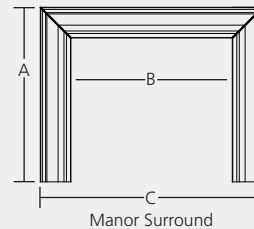

# Designer Fireplace Facings

| Product                            | Model No.            | Size | A        | B        | C         |
|------------------------------------|----------------------|------|----------|----------|-----------|
| <b>DESIGNER RECTANGULAR FRONTS</b> |                      |      |          |          |           |
| 300DVB                             | RFB300BT, RFB300IA   | 30"  | 31-9/16" | 29-3/4"  | 37"       |
| 400DVB                             | RFB400BT, RFB400IA   | 32"  | 35-1/4"  | 31-9/16" | 39-1/16"  |
| 500DVB                             | RFB500BT, RFB500IA   | 36"  | 35-1/4"  | 35-9/16" | 43-1/16"  |
| 600DVB                             | RFB600BT, RFB600IA   | 42"  | 35-1/4"  | 41-9/16" | 49-1/16"  |
| 500DVH, 500DVM                     | RFMH500BT, RFMH500IA | 36"  | 38-1/4"  | 35-9/16" | 43-1/16"  |
| 32VF/VFH(C)                        | RF32BT, RF32IA       | 32"  | 35-1/4"  | 31-9/16" | 39-1/16"  |
| 36VF/VFH(C)                        | RF36BT, RF36IA       | 36"  | 35-1/4"  | 35-9/16" | 43-1/16"  |
| 42VF/VFH(C)                        | RF42BT, RF42IA       | 42"  | 35-1/4"  | 41-9/16" | 49-1/16"  |
| 32LCUF                             | RFL32BT, RFL32IA     | 32"  | 35-1/4"  | 31-9/16" | 39-1/16"  |
| 36LCUF(C)                          | RFL36BT, RFL36IA     | 36"  | 38-1/4"  | 35-9/16" | 43-1/16"  |
| <b>DESIGNER FEDERAL DOORS</b>      |                      |      |          |          |           |
| 300DVB                             | FDB300BT, FDB300IA   | 30"  | 25-5/8"  | 15-1/8"  |           |
| 400DVB                             | FDB400BT, FDB400IA   | 32"  | 29-1/4"  | 16-1/8"  |           |
| 500DVB                             | FDB500BT, FDB500IA   | 36"  | 29-1/4"  | 18-1/8"  |           |
| 600DVB                             | FDB600BT, FDB600IA   | 42"  | 29-1/4"  | 21-1/8"  |           |
| 500DVH, 500DVM                     | FDMH500BT, FDMH500IA | 36"  | 32-3/4"  | 18-1/8"  |           |
| 32VF/VFH(C)                        | FD32BT, FD32IA       | 32"  | 25-1/8"  | 16-1/8"  |           |
| 36VF/VFH(C)                        | FD36BT, FD36IA       | 36"  | 25-1/8"  | 18-1/8"  |           |
| 42VF/VFH(C)                        | FD42BT, FD42IA       | 42"  | 25-1/8"  | 21-1/8"  |           |
| 32LCUF                             | FDL32BT, FDL32IA     | 32"  | 25-3/4"  | 15-5/7"  |           |
| 36LCUF(C)                          | FDL36BT, FDL36IA     | 36"  | 28-1/8"  | 17-5/7"  |           |
| <b>DESIGNER MANOR SURROUND</b>     |                      |      |          |          |           |
| 300DVB                             | MS300BT, MS300IA     | 30"  | 36-9/16" | 32-3/4"  | 45-15/16" |
| 400DVB, 32VF/VFH(C)                | MS40032BT, MS40032IA | 32"  | 40-1/4"  | 34-1/4"  | 48"       |
| 500DVB, 36VF/VFH(C)                | MS50036BT, MS50036IA | 36"  | 40-1/4"  | 38-1/4"  | 52"       |
| 600DVB, 42VF/VFH(C)                | MS60042BT, MS60042IA | 42"  | 40-1/4"  | 44-1/4"  | 58"       |
| 500DVH, 500DVM                     | MSMH500BT, MSMH500IA | 36"  | 43-1/4"  | 38-1/4"  | 52"       |
| 32LCUF                             | MSL32BT, MSL32IA     | 32"  | 36-1/4"  | 33-3/8"  | 46-1/8"   |
| 36LCUF(C)                          | MSL36BT, MSL36IA     | 36"  | 39-1/4"  | 37-1/8"  | 50-5/16"  |