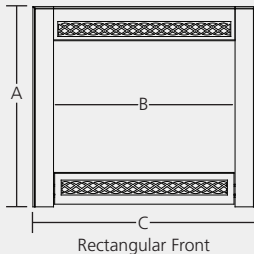

Product	Model No.	Size	A	B	C
DESIGNER RECTANGULAR FRONTS					
300DVB	RFB300BT, RFB300IA	30"	31-9/16"	29-3/4"	37"
400DVB	RFB400BT, RFB400IA	32"	35-1/4"	31-9/16"	39-1/16"
500DVB	RFB500BT, RFB500IA	36"	35-1/4"	35-9/16"	43-1/16"
600DVB	RFB600BT, RFB600IA	42"	35-1/4"	41-9/16"	49-1/16"
500DVH, 500DVM	RFMH500BT, RFMH500IA	36"	38-1/4"	35-9/16"	43-1/16"
32VF/VFH(C)	RF32BT, RF32IA	32"	35-1/4"	31-9/16"	39-1/16"
36VF/VFH(C)	RF36BT, RF36IA	36"	35-1/4"	35-9/16"	43-1/16"
42VF/VFH(C)	RF42BT, RF42IA	42"	35-1/4"	41-9/16"	49-1/16"
32LCUF	RFL32BT, RFL32IA	32"	35-1/4"	31-9/16"	39-1/16"
36LCUF(C)	RFL36BT, RFL36IA	36"	38-1/4"	35-9/16"	43-1/16"
DESIGNER FEDERAL DOORS					
300DVB	FDB300BT, FDB300IA	30"	25-5/8"	15-1/8"	
400DVB	FDB400BT, FDB400IA	32"	29-1/4"	16-1/8"	
500DVB	FDB500BT, FDB500IA	36"	29-1/4"	18-1/8"	
600DVB	FDB600BT, FDB600IA	42"	29-1/4"	21-1/8"	
500DVH, 500DVM	FDMH500BT, FDMH500IA	36"	32-3/4"	18-1/8"	
32VF/VFH(C)	FD32BT, FD32IA	32"	25-1/8"	16-1/8"	
36VF/VFH(C)	FD36BT, FD36IA	36"	25-1/8"	18-1/8"	
42VF/VFH(C)	FD42BT, FD42IA	42"	25-1/8"	21-1/8"	
32LCUF	FDL32BT, FDL32IA	32"	25-3/4"	15-5/7"	
36LCUF(C)	FDL36BT, FDL36IA	36"	28-1/8"	17-5/7"	
DESIGNER MANOR SURROUND					
300DVB	MS300BT, MS300IA	30"	36-9/16"	32-3/4"	45-15/16"
400DVB, 32VF/VFH(C)	MS40032BT, MS40032IA	32"	40-1/4"	34-1/4"	48"
500DVB, 36VF/VFH(C)	MS50036BT, MS50036IA	36"	40-1/4"	38-1/4"	52"
600DVB, 42VF/VFH(C)	MS60042BT, MS60042IA	42"	40-1/4"	44-1/4"	58"
500DVH, 500DVM	MSMH500BT, MSMH500IA	36"	43-1/4"	38-1/4"	52"
32LCUF	MSL32BT, MSL32IA	32"	36-1/4"	33-3/8"	46-1/8"
36LCUF(C)	MSL36BT, MSL36IA	36"	39-1/4"	37-1/8"	50-5/16"

MAJESTIC

A Brand of Monessen Hearth Systems Co.
149 Cleveland Drive, Paris, Kentucky 40361
www.majesticproducts.com

Your Majestic Dealer:

To avoid personal injury or property damage, the product described by this brochure must be installed, operated and maintained in strict compliance with the instructions packaged with the product and all applicable building or fire codes. Contact local building or fire officials about restrictions and installation inspection requirements. All photographs and drawings on this brochure are for illustrative purposes only and are not intended for, nor should they be used as a substitute for the instructions packaged with the unit. Appearance and specifications of the product are subject to change without notice. © 2009 Monessen Hearth Systems Co.